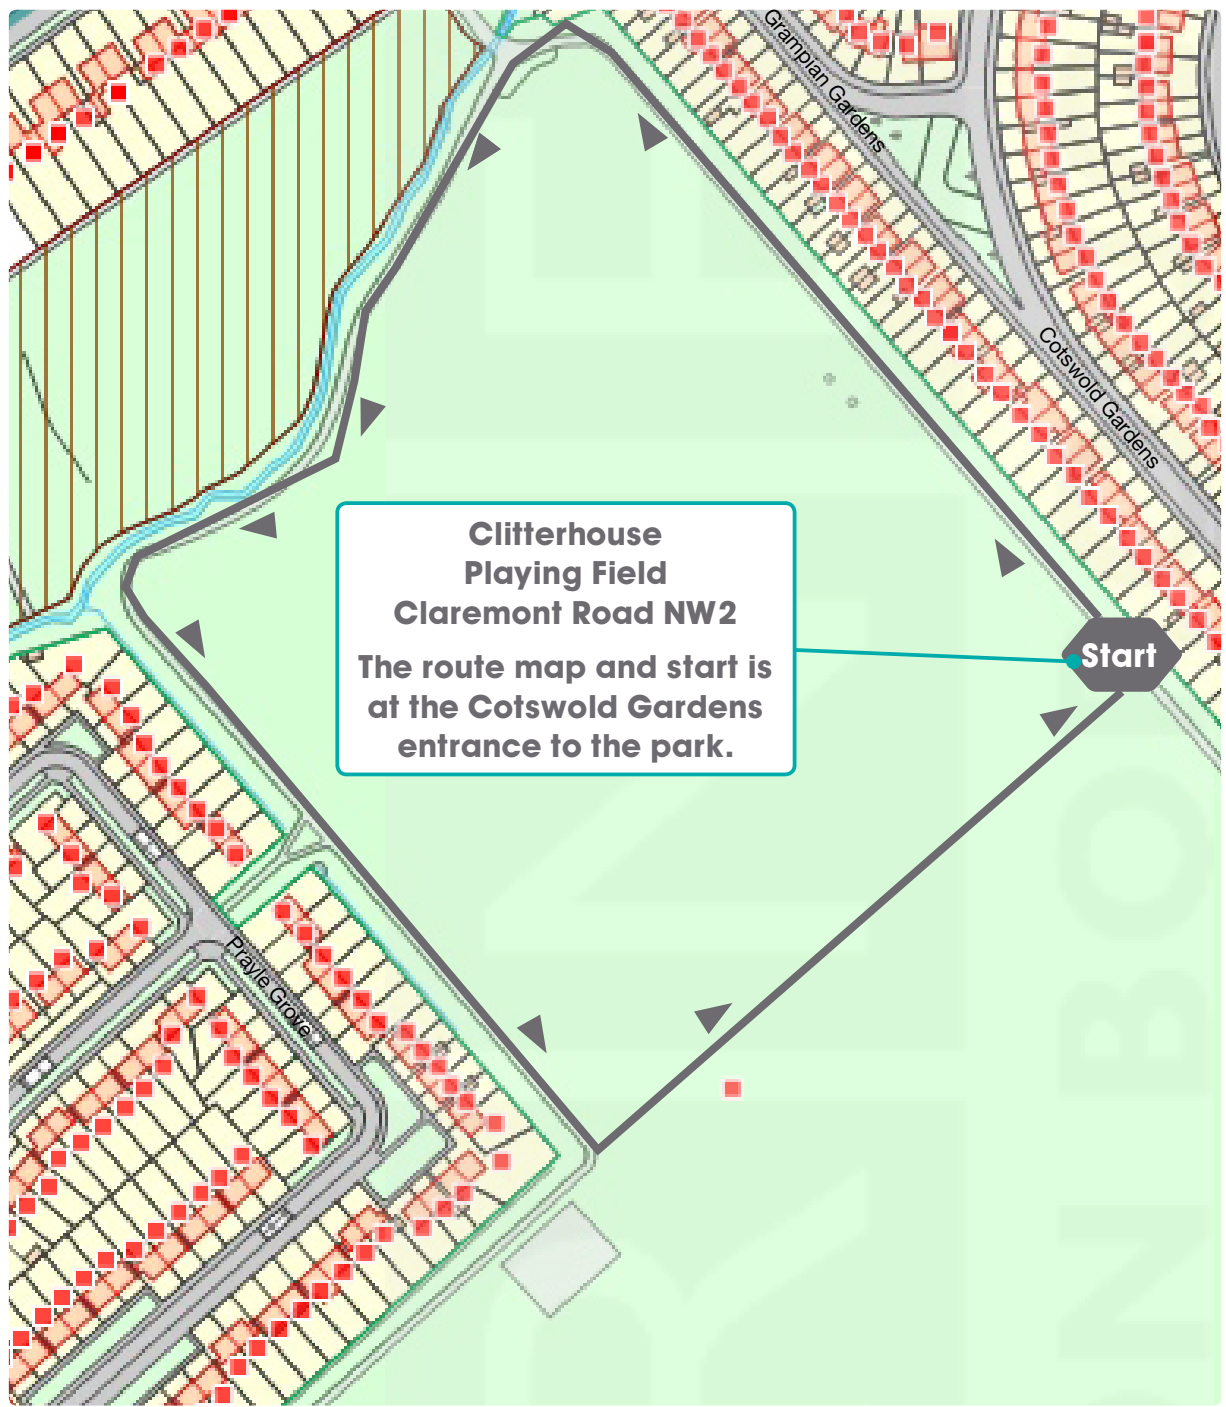

Marked and measured routes

Clitterhouse Playing Fields

**Clitterhouse
Playing Field
Claremont Road NW2**
The route map and start is
at the Cotswold Gardens
entrance to the park.

distance	difficulty
1km	1