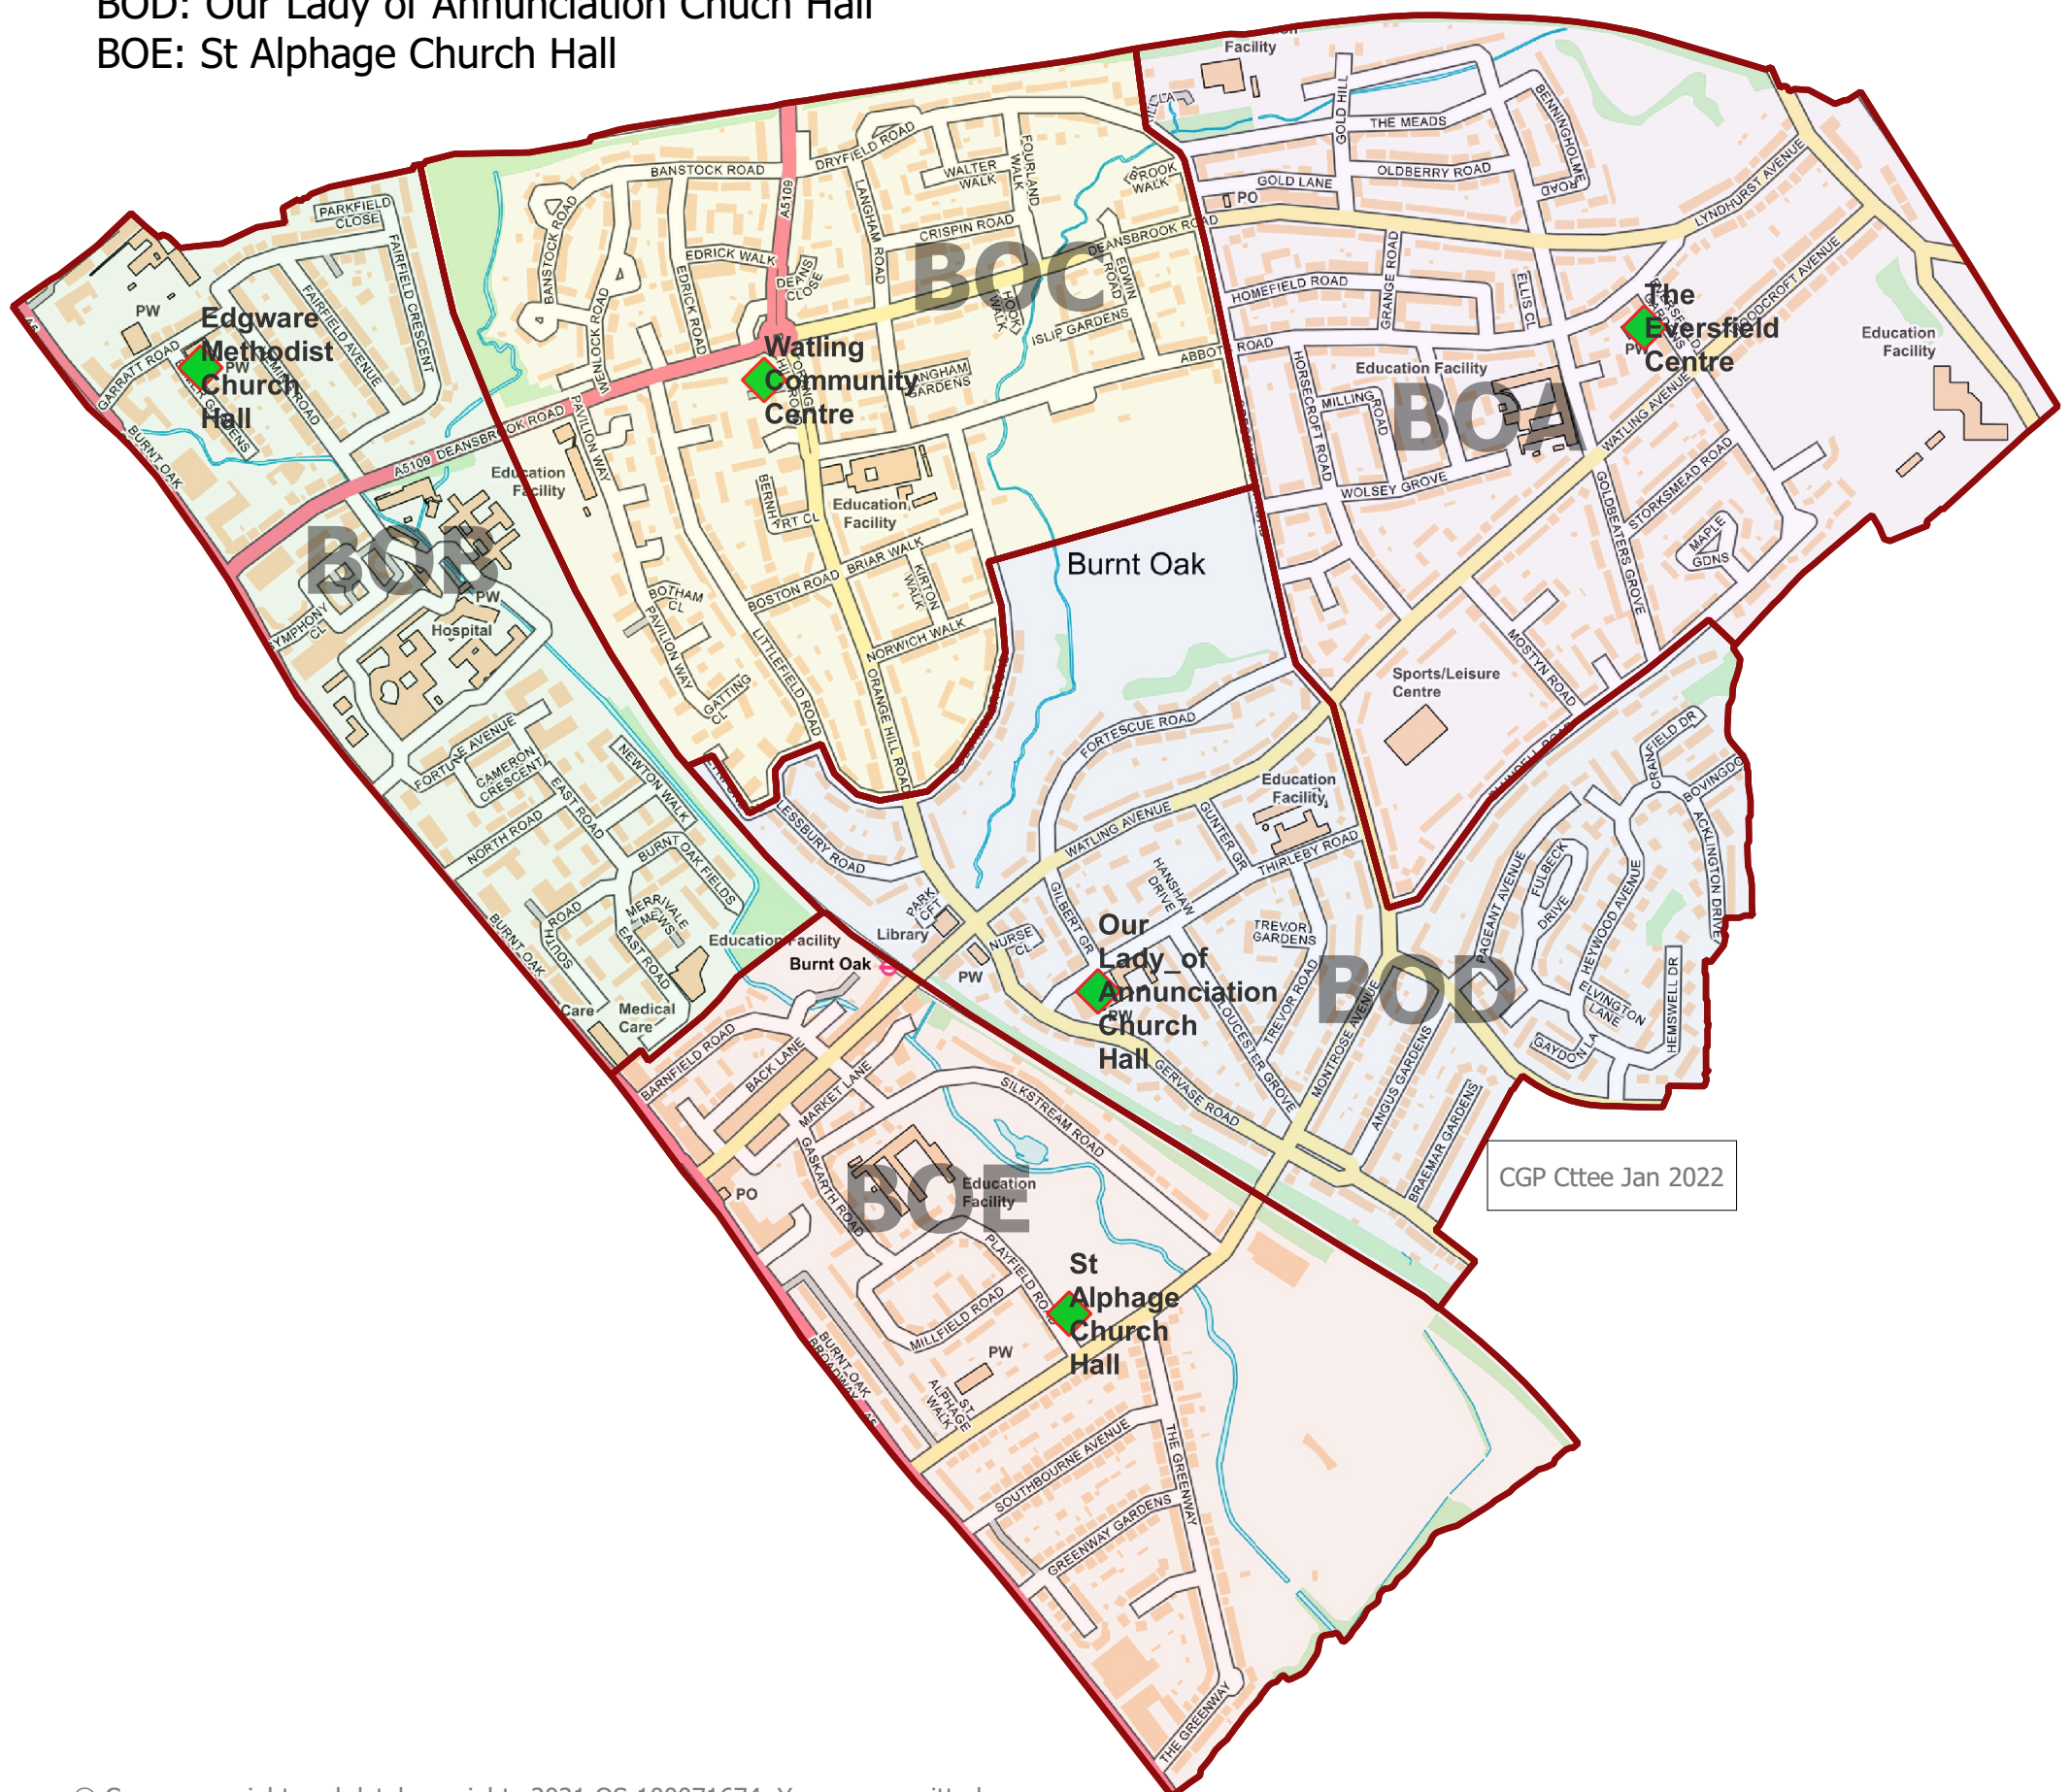

# London Borough of Barnet

## Burnt Oak Ward

from 5 May 2022

### Polling Districts and Polling Places

- BOA: The Eversfield Centre
- BOB: Edgware Methodist Church Hall
- BOC: Watling Community Centre
- BOD: Our Lady of Annunciation Church Hall
- BOE: St Alphage Church Hall