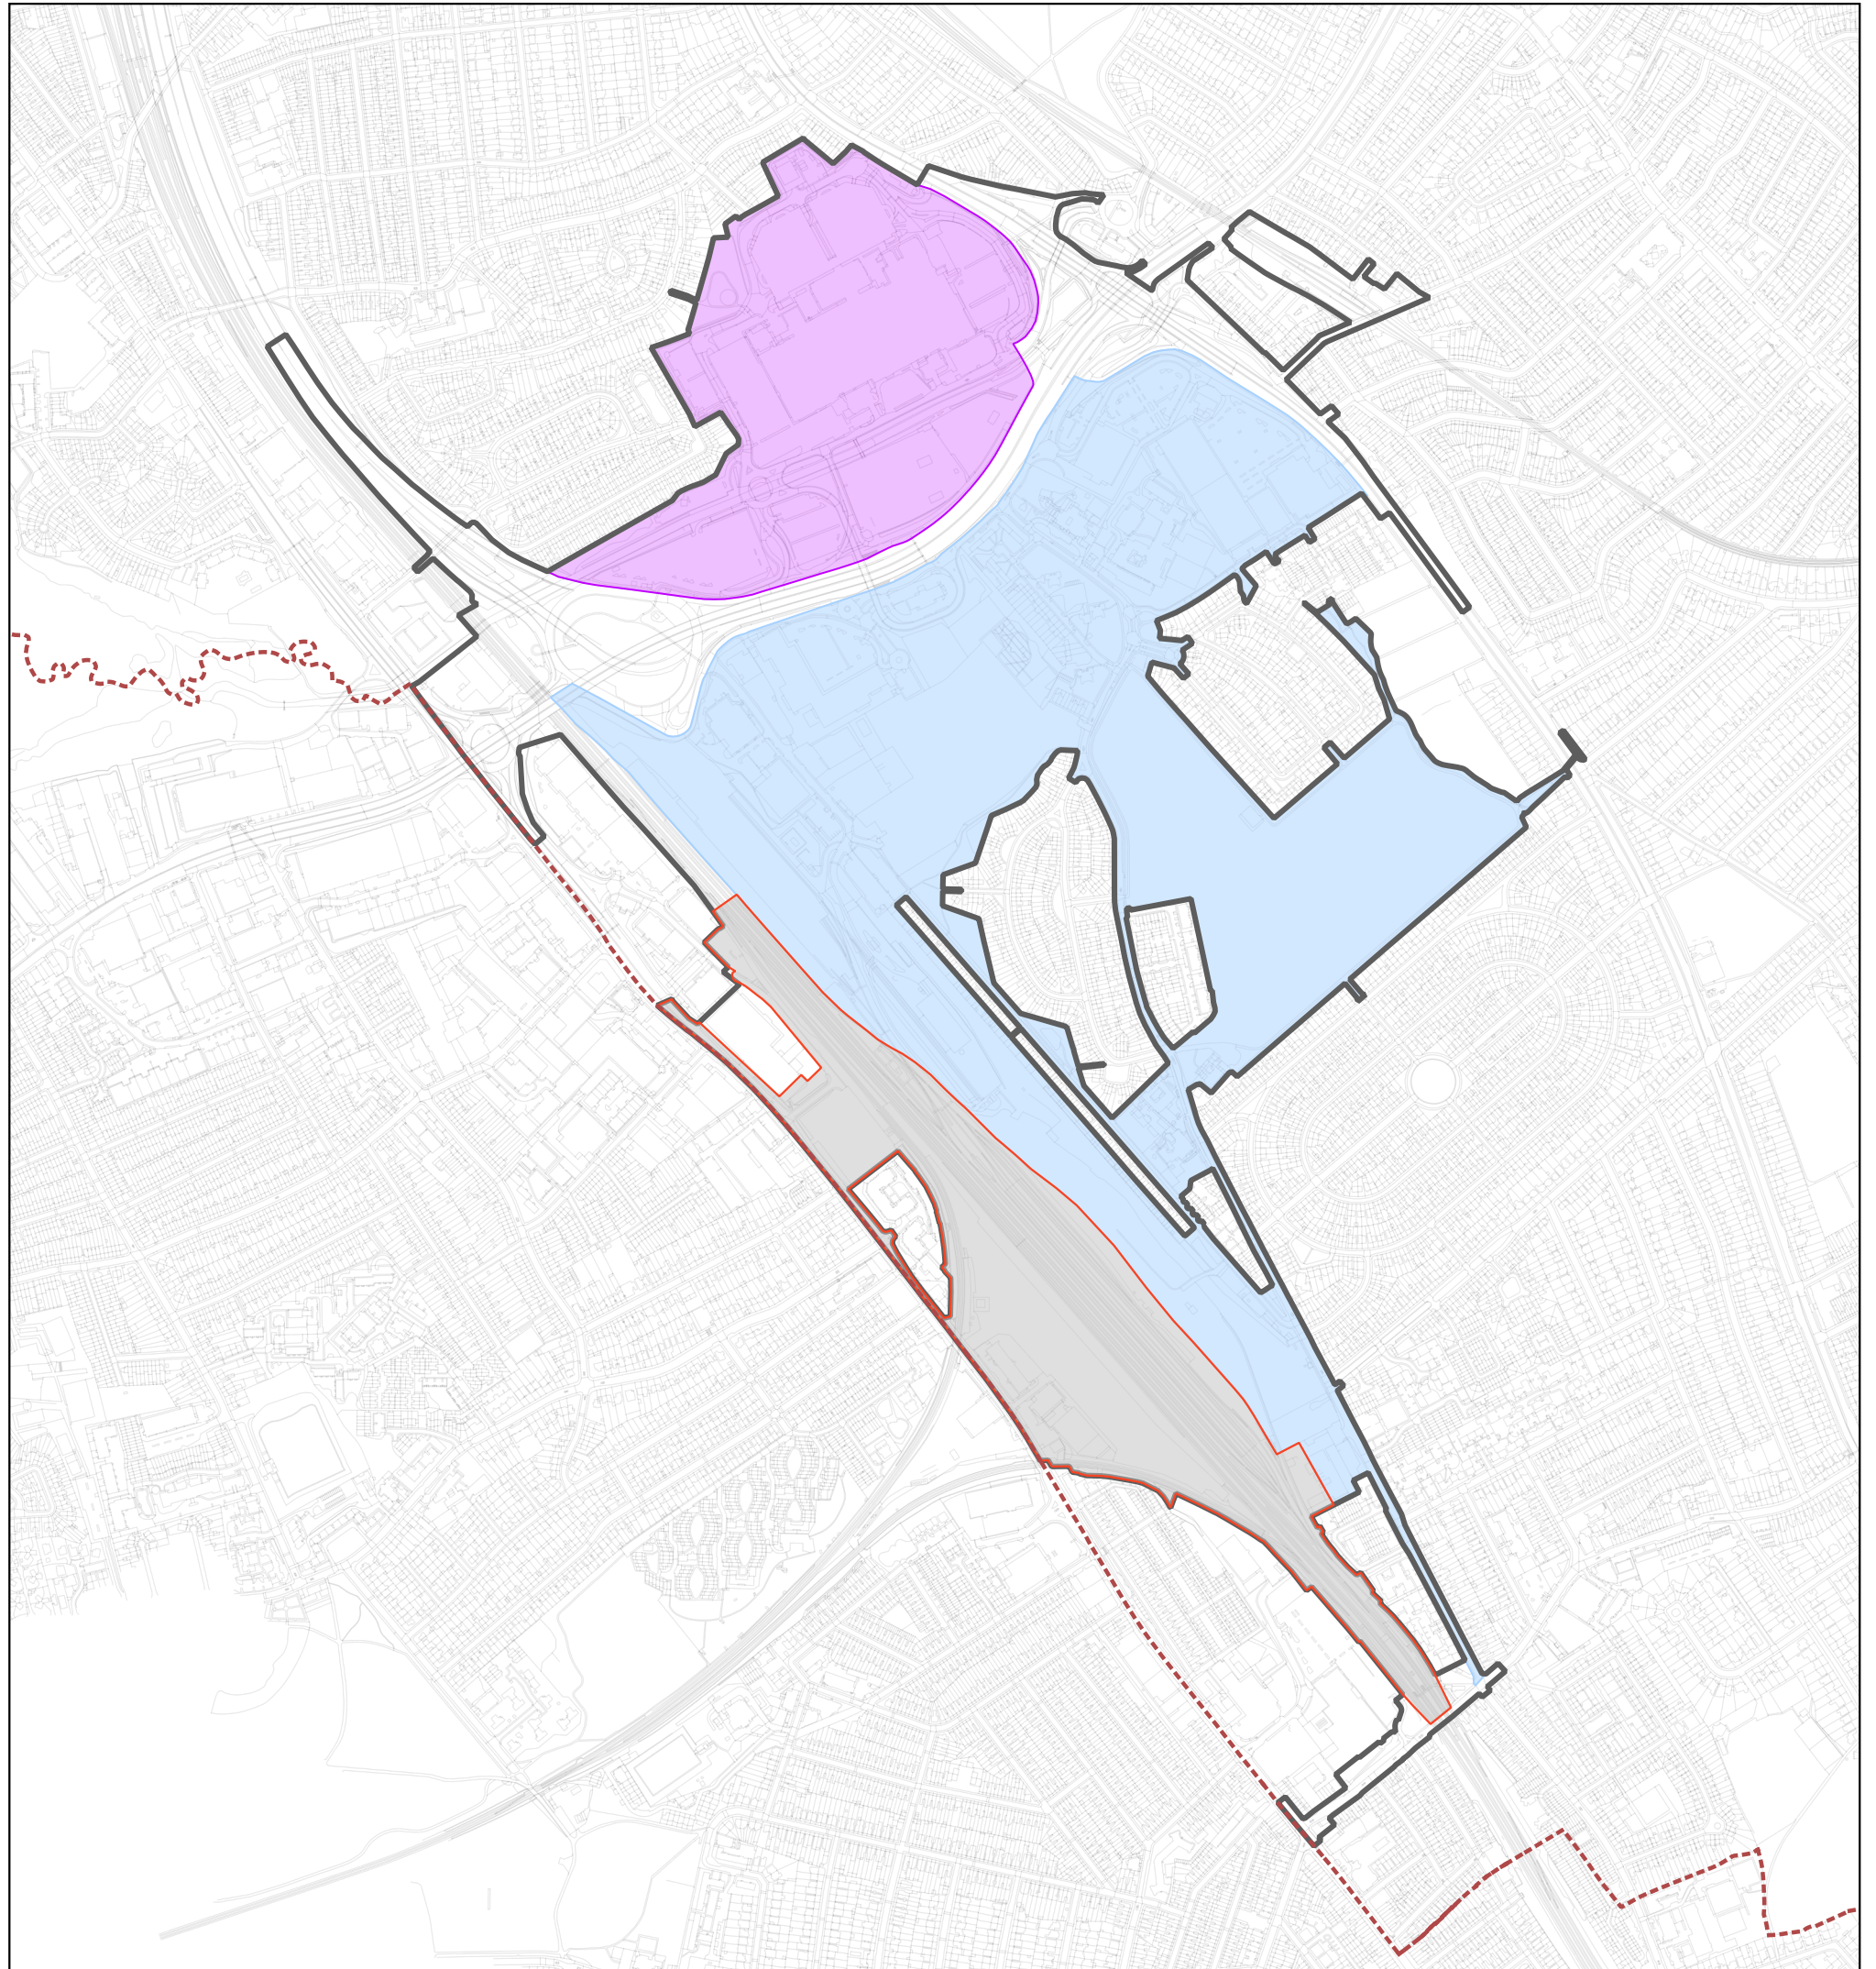

Map 3 - Brent Cross Growth Area

© Crown copyright and database rights 2022 OS 100017674. You are granted a non-exclusive, royalty free, revocable licence solely to view the Licensed Data for non-commercial purposes for the period during which the London Borough of Barnet makes it available. You are not permitted to copy, sub-license, distribute, sell or otherwise make available the Licensed Data to third parties in any form. Third party rights to enforce the terms of this licence shall be reserved to OS.

0 250 500 m

Scale 1 : 10,000

**LEGEND**

- London Borough of Barnet Boundary
- ▭ Brent Cross growth area
- ▭ Brent Cross North
- ▭ Brent Cross Town
- ▭ Brent Cross West (Thameslink)