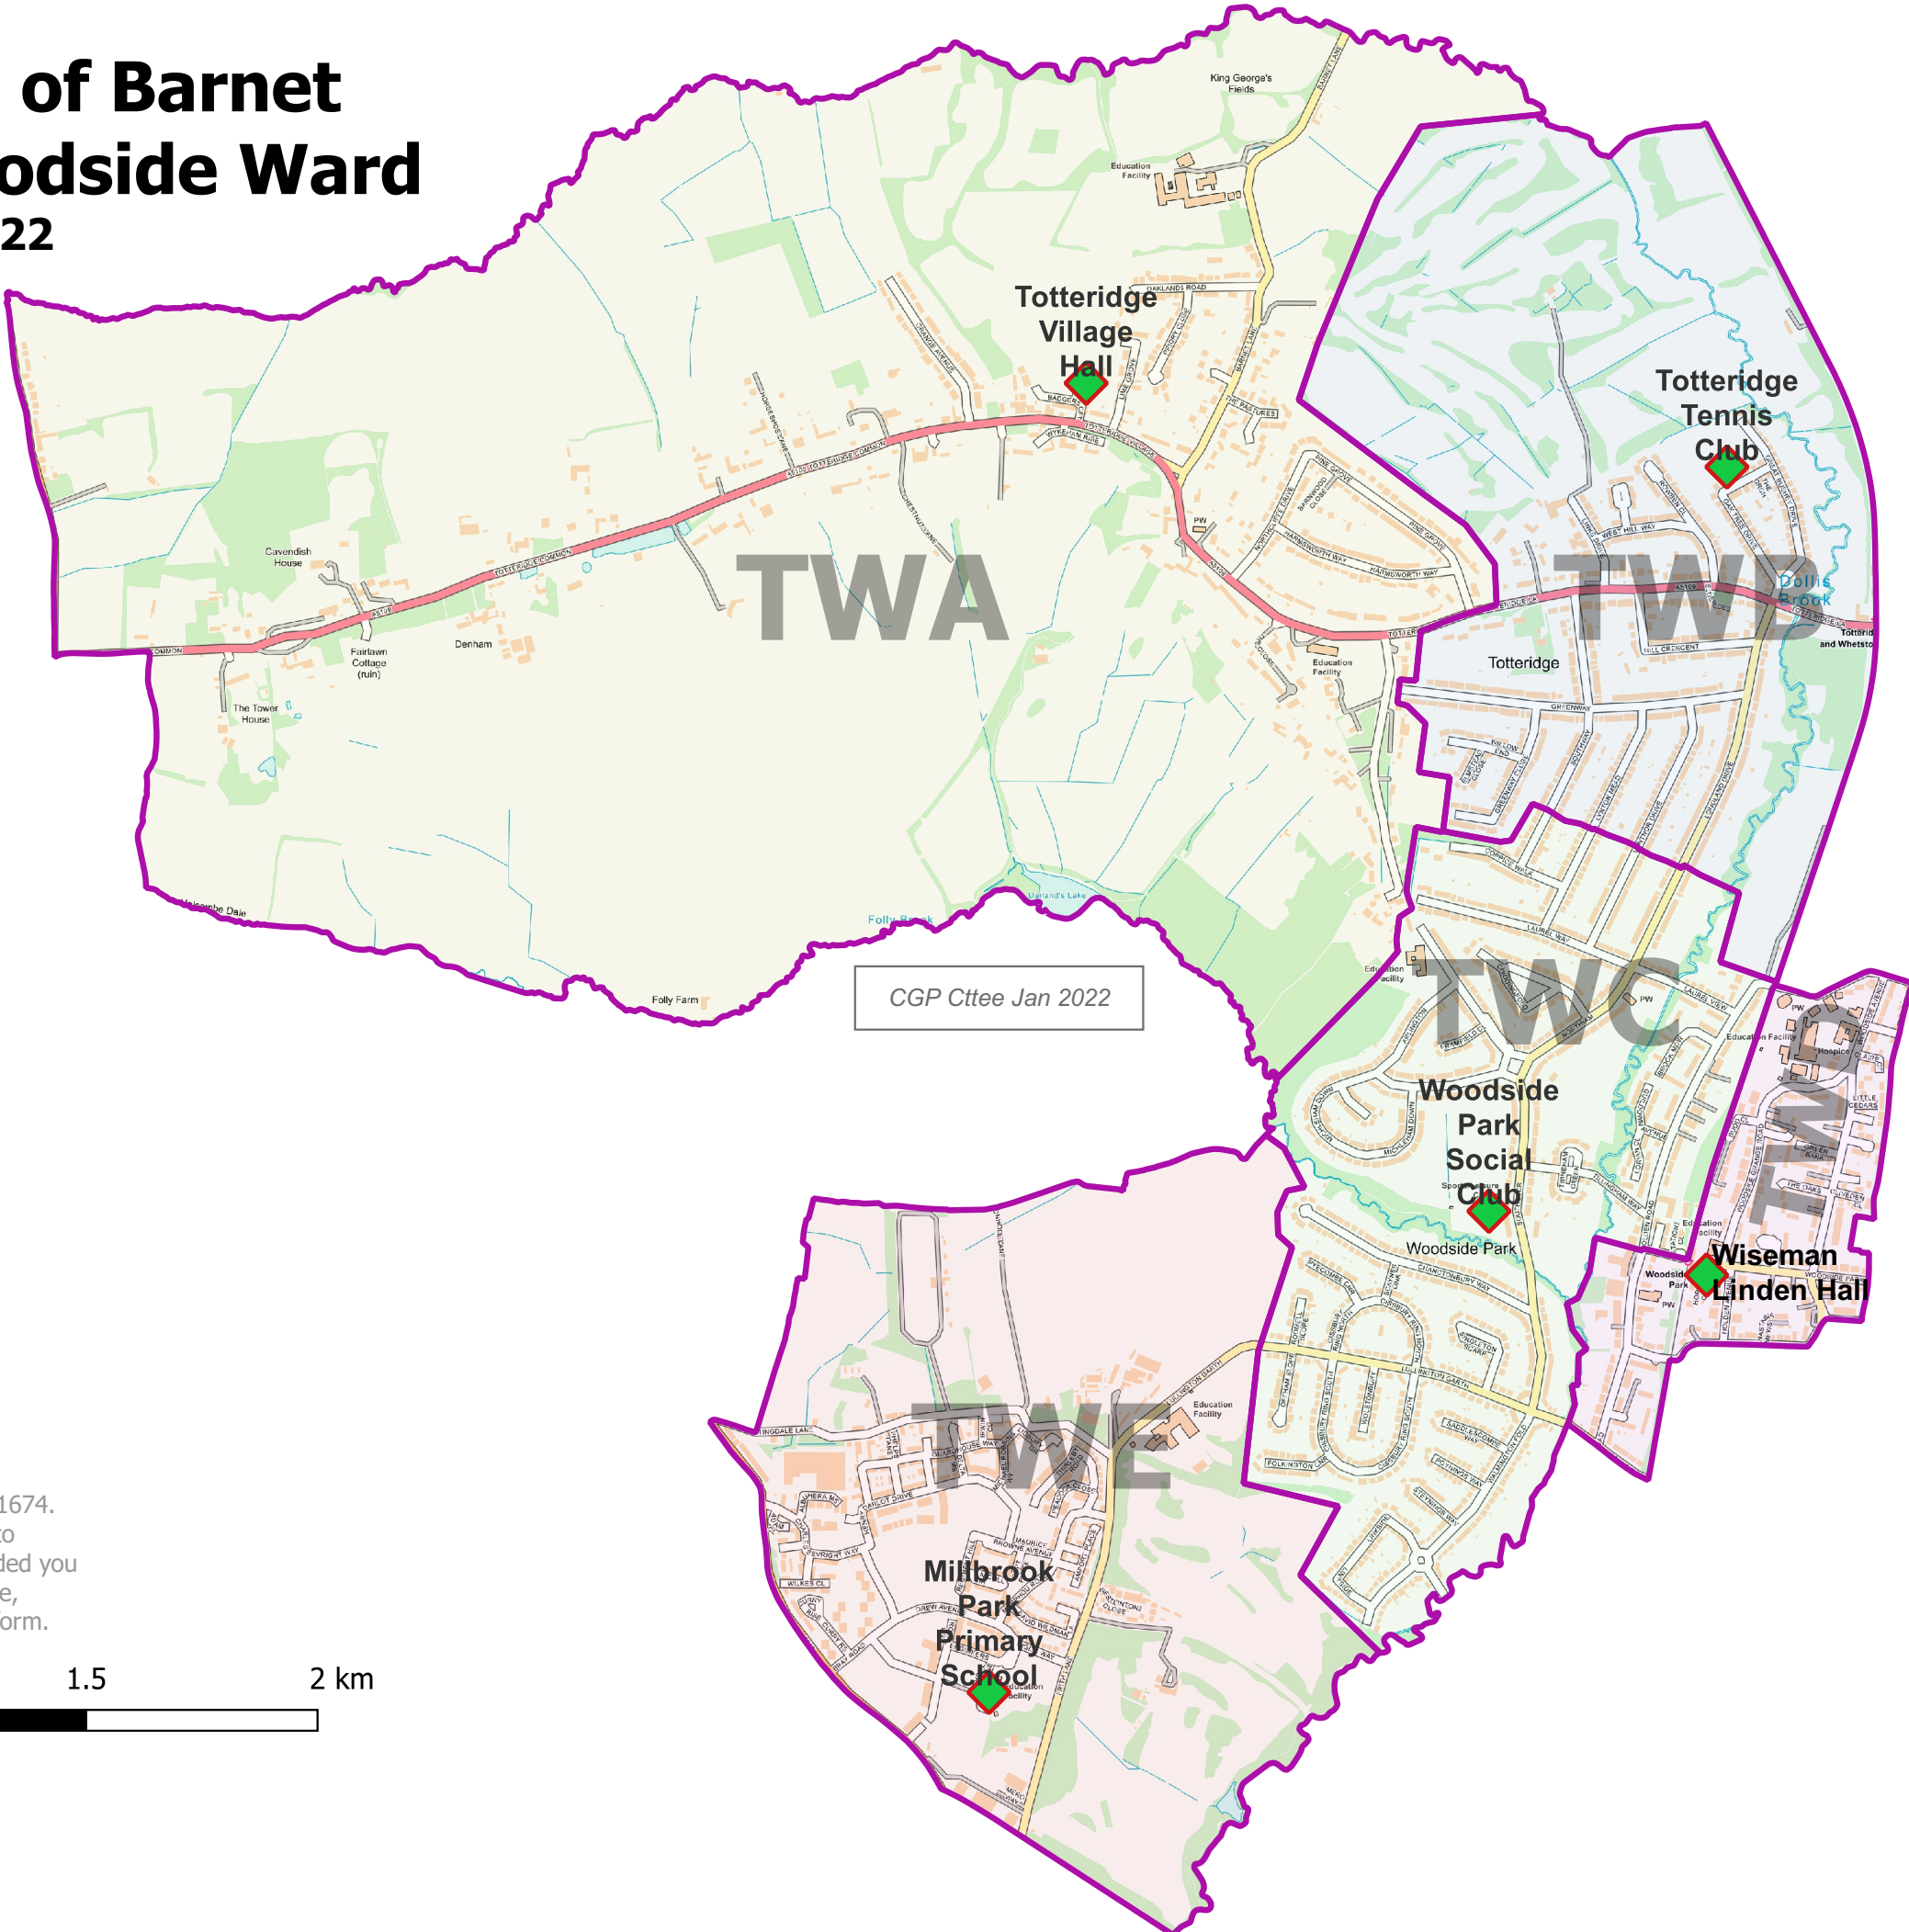

London Borough of Barnet Totteridge and Woodside Ward from 5 May 2022

Polling Districts and Polling Places

- TWA: Totteridge Village Hall
- TWB: Totteridge Tennis Club
- TWC: Woodside Park Social Club
- TWD: Wiseman Linden Hall
- TWE: Millbrook Park Primary School