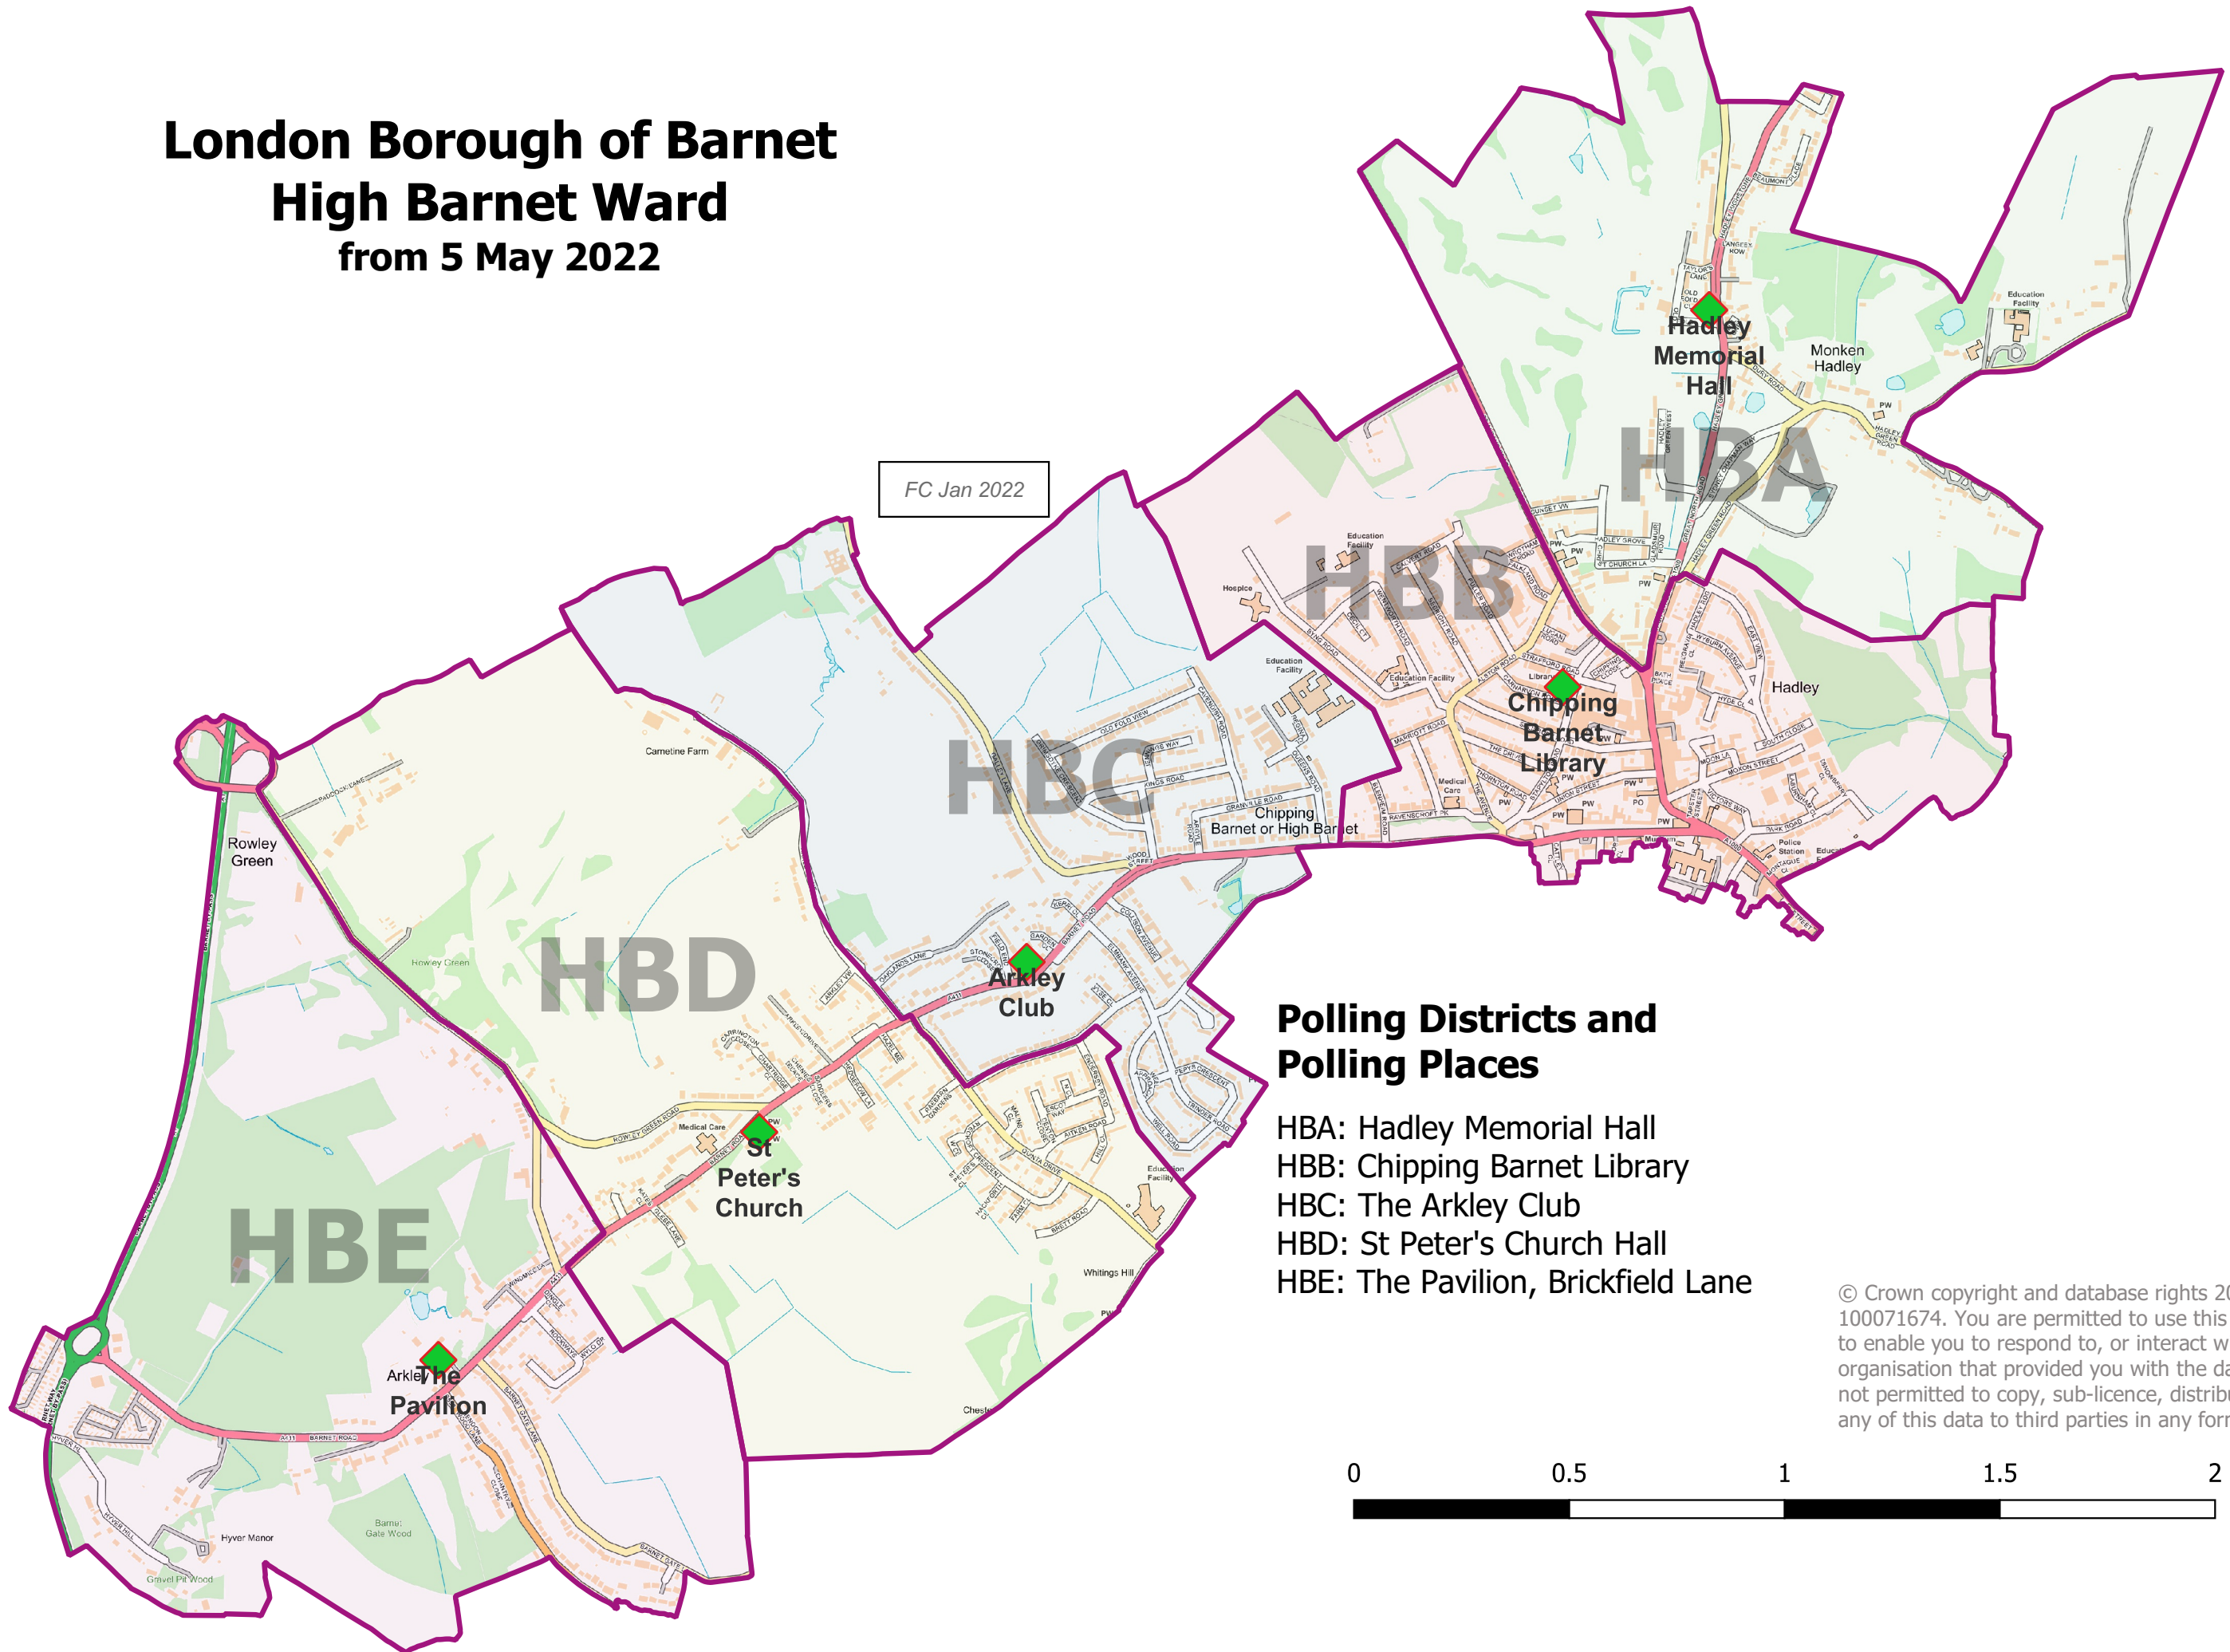

London Borough of Barnet High Barnet Ward from 5 May 2022

FC Jan 2022

Polling Districts and Polling Places

- HBA: Hadley Memorial Hall
- HBB: Chipping Barnet Library
- HBC: The Arkley Club
- HBD: St Peter's Church Hall
- HBE: The Pavilion, Brickfield Lane

© Crown copyright and database rights 2021 OS 100071674. You are permitted to use this data solely to enable you to respond to, or interact with, the organisation that provided you with the data. You are not permitted to copy, sub-licence, distribute or sell any of this data to third parties in any form.