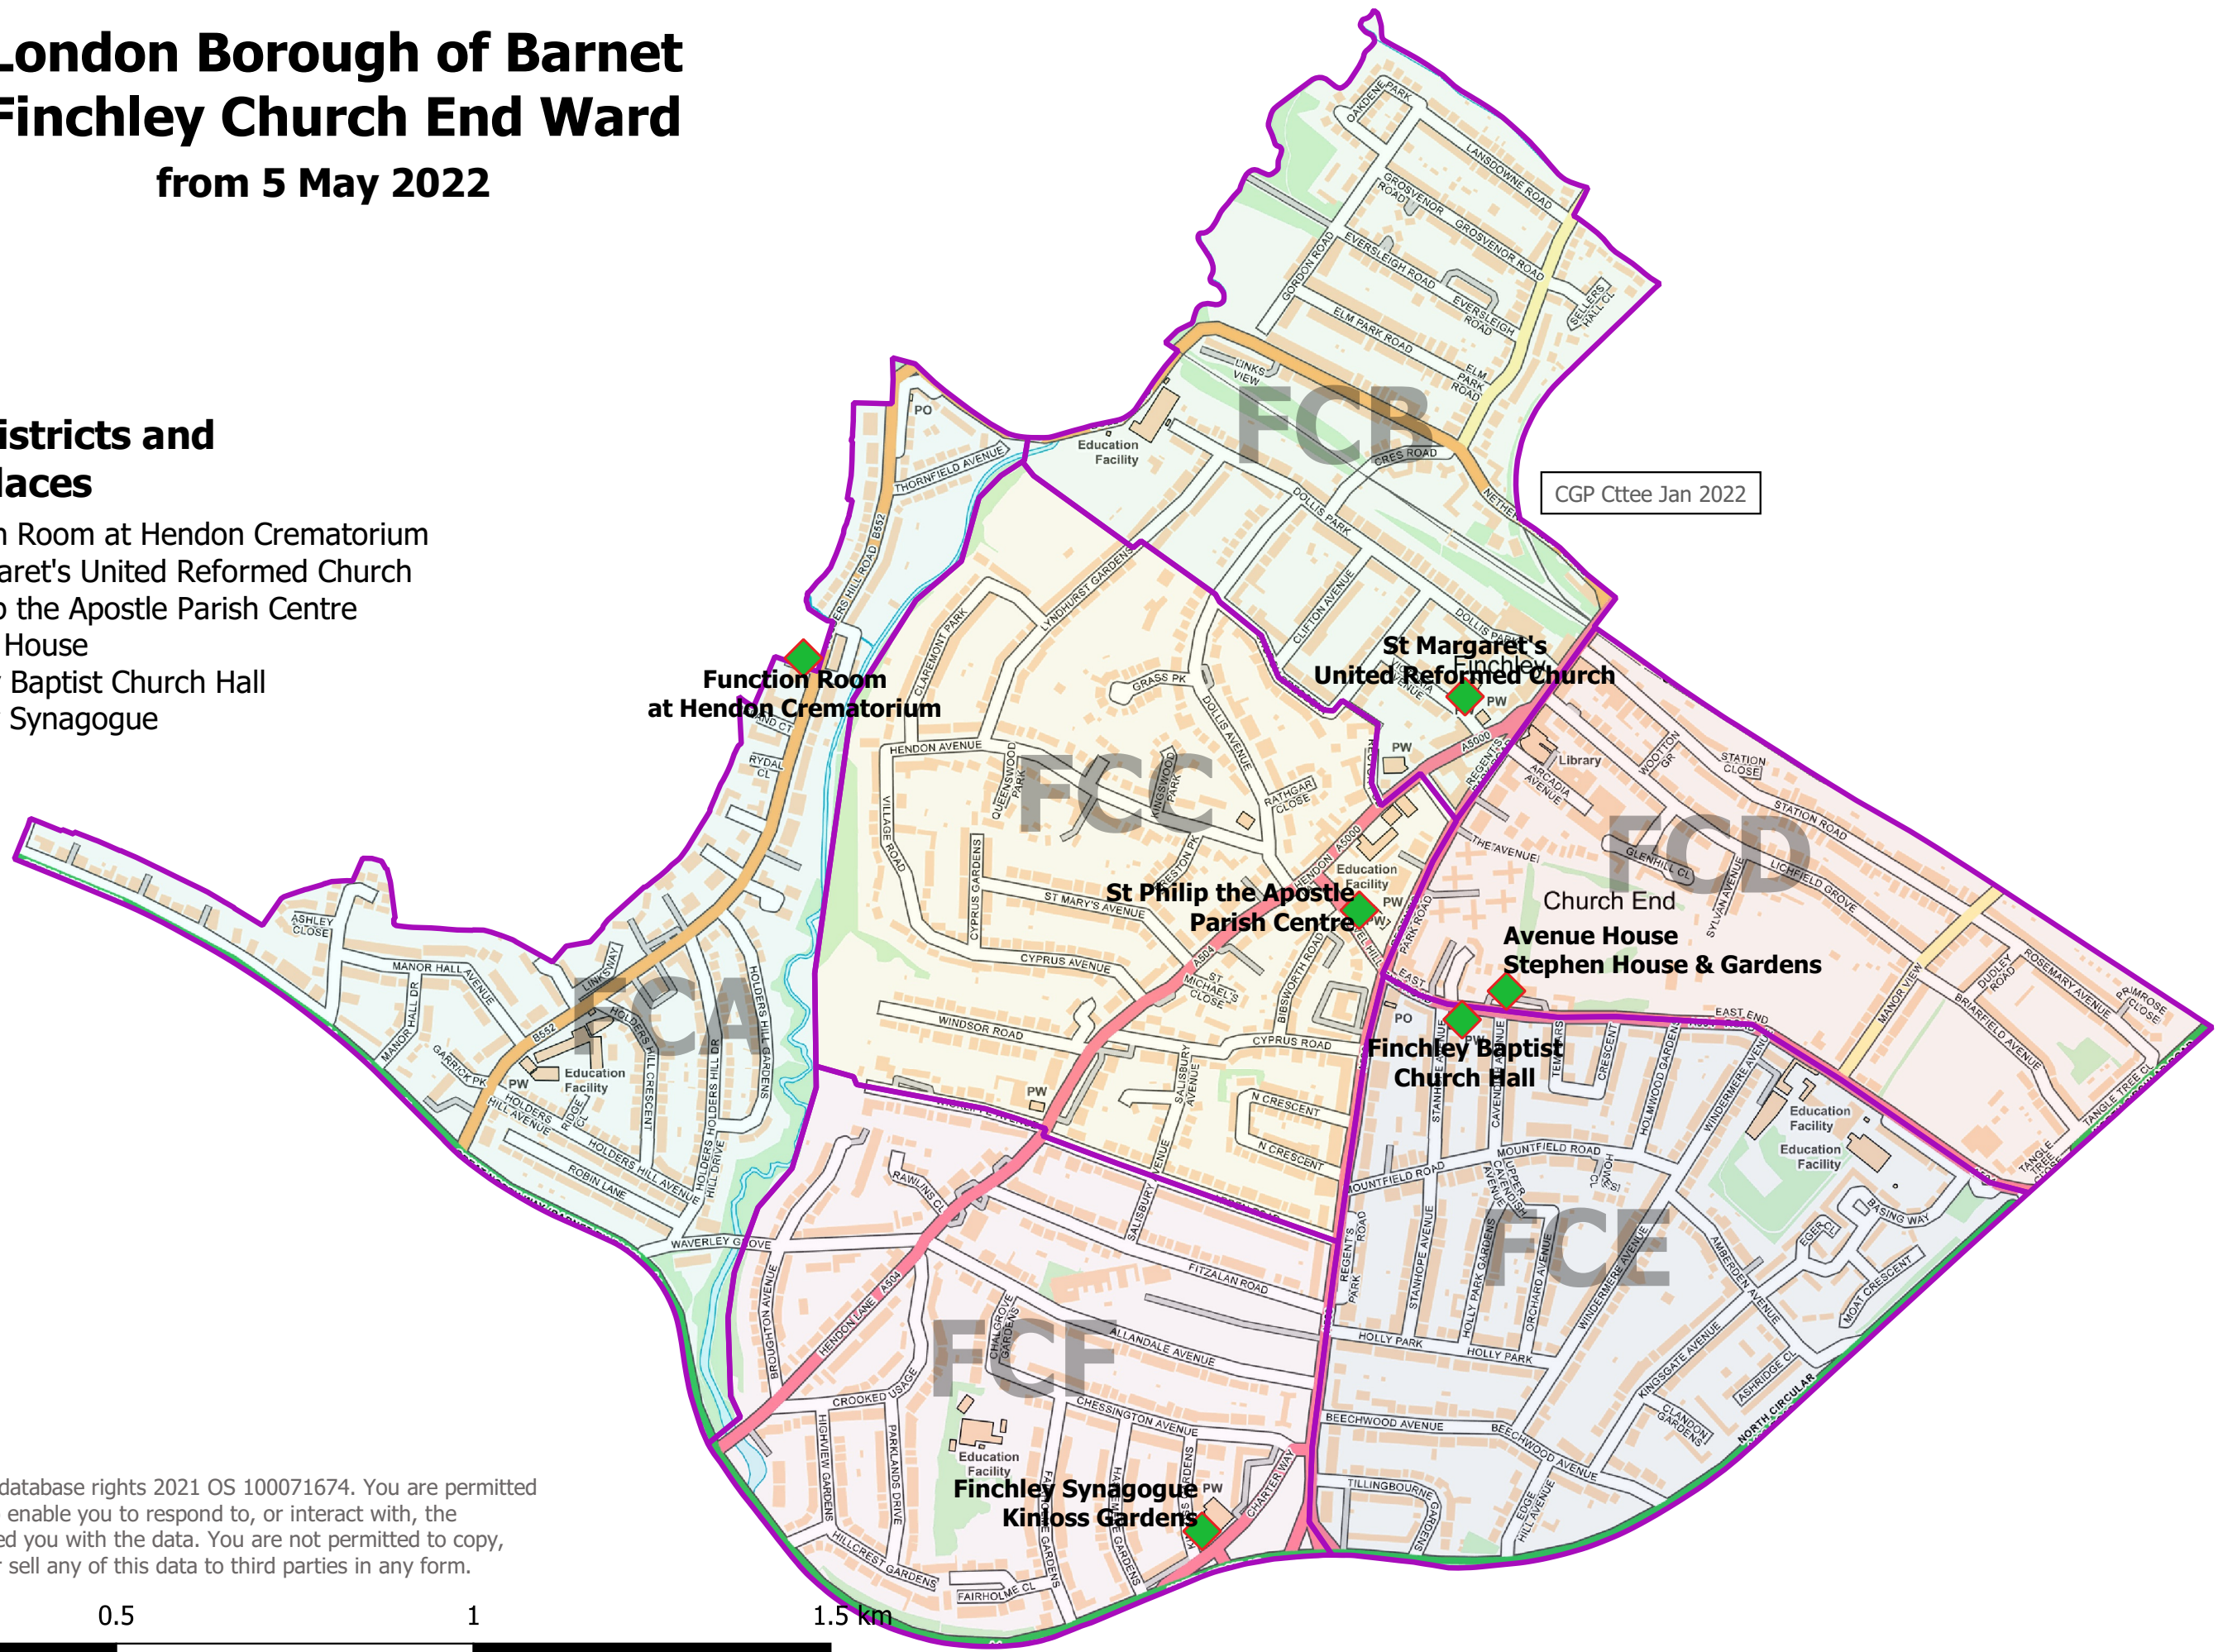

London Borough of Barnet Finchley Church End Ward from 5 May 2022

Polling Districts and Polling Places

- FCA: Function Room at Hendon Crematorium
- FCB: St Margaret's United Reformed Church
- FCC: St Phillip the Apostle Parish Centre
- FCD: Avenue House
- FCE: Finchley Baptist Church Hall
- FCF: Finchley Synagogue