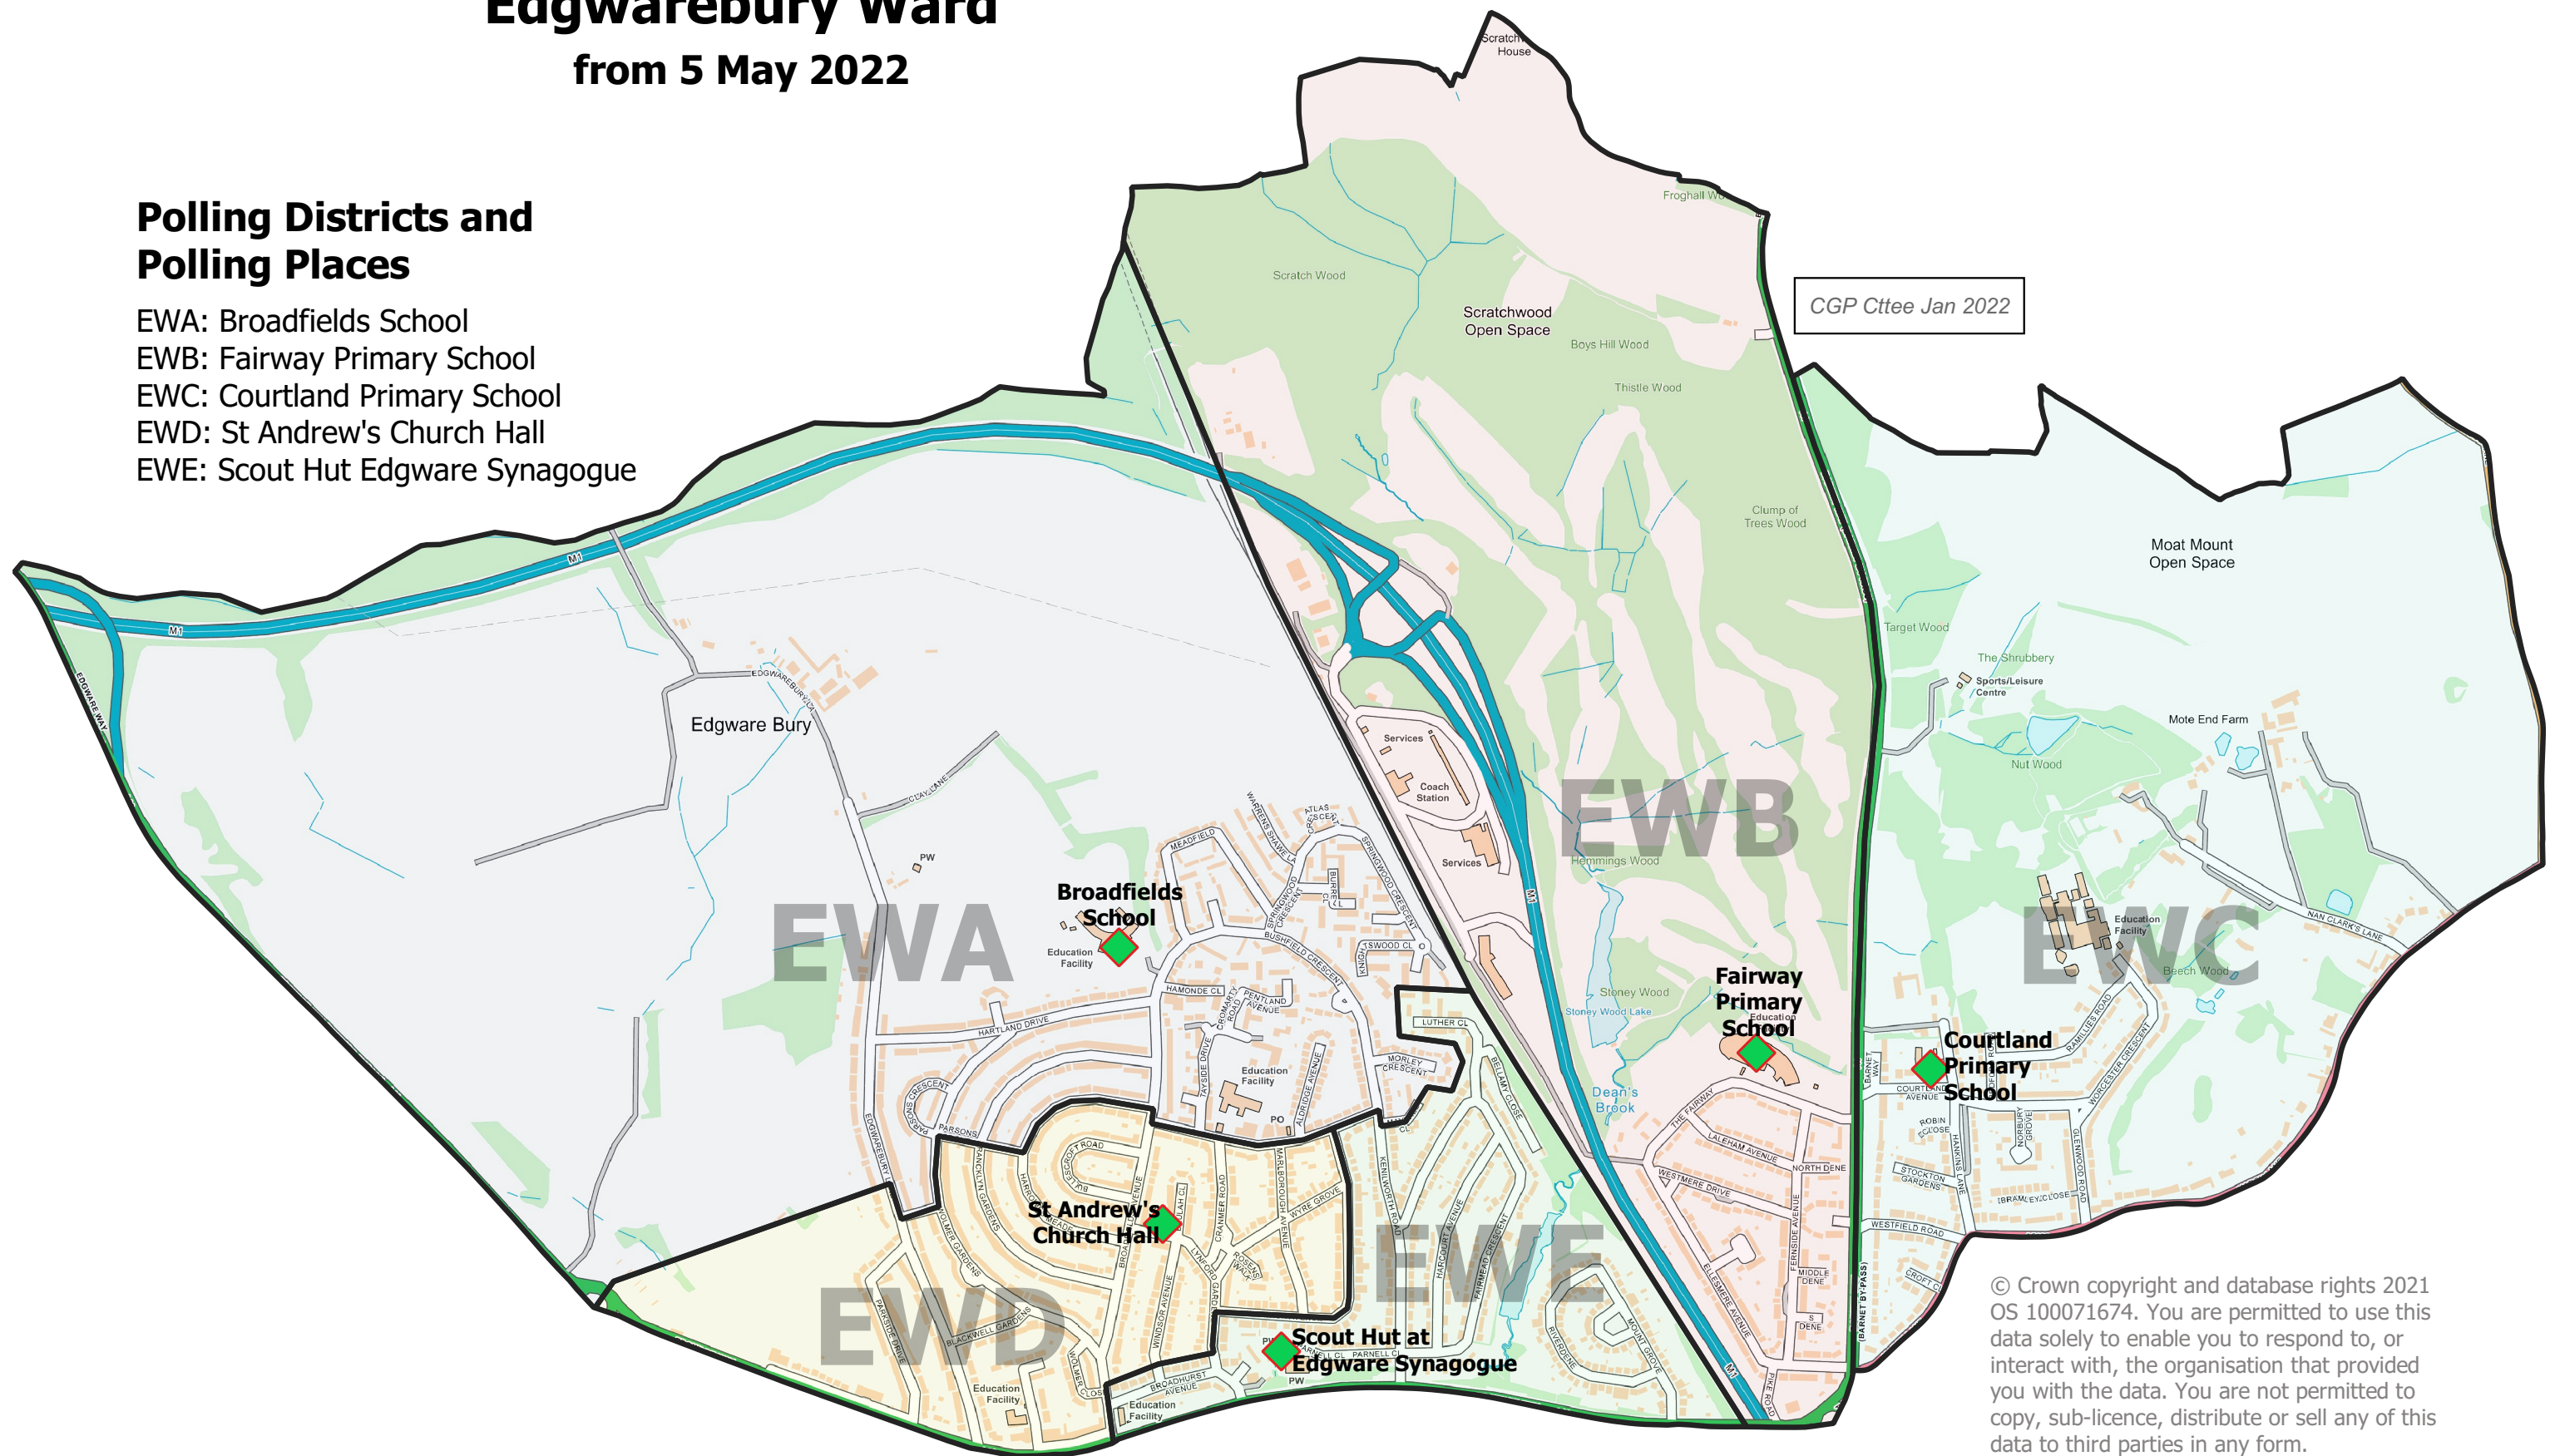

London Borough of Barnet Edgwarebury Ward from 5 May 2022

Polling Districts and Polling Places

- EWA: Broadfields School
- EWB: Fairway Primary School
- EWC: Courtland Primary School
- EWD: St Andrew's Church Hall
- EWE: Scout Hut Edgware Synagogue