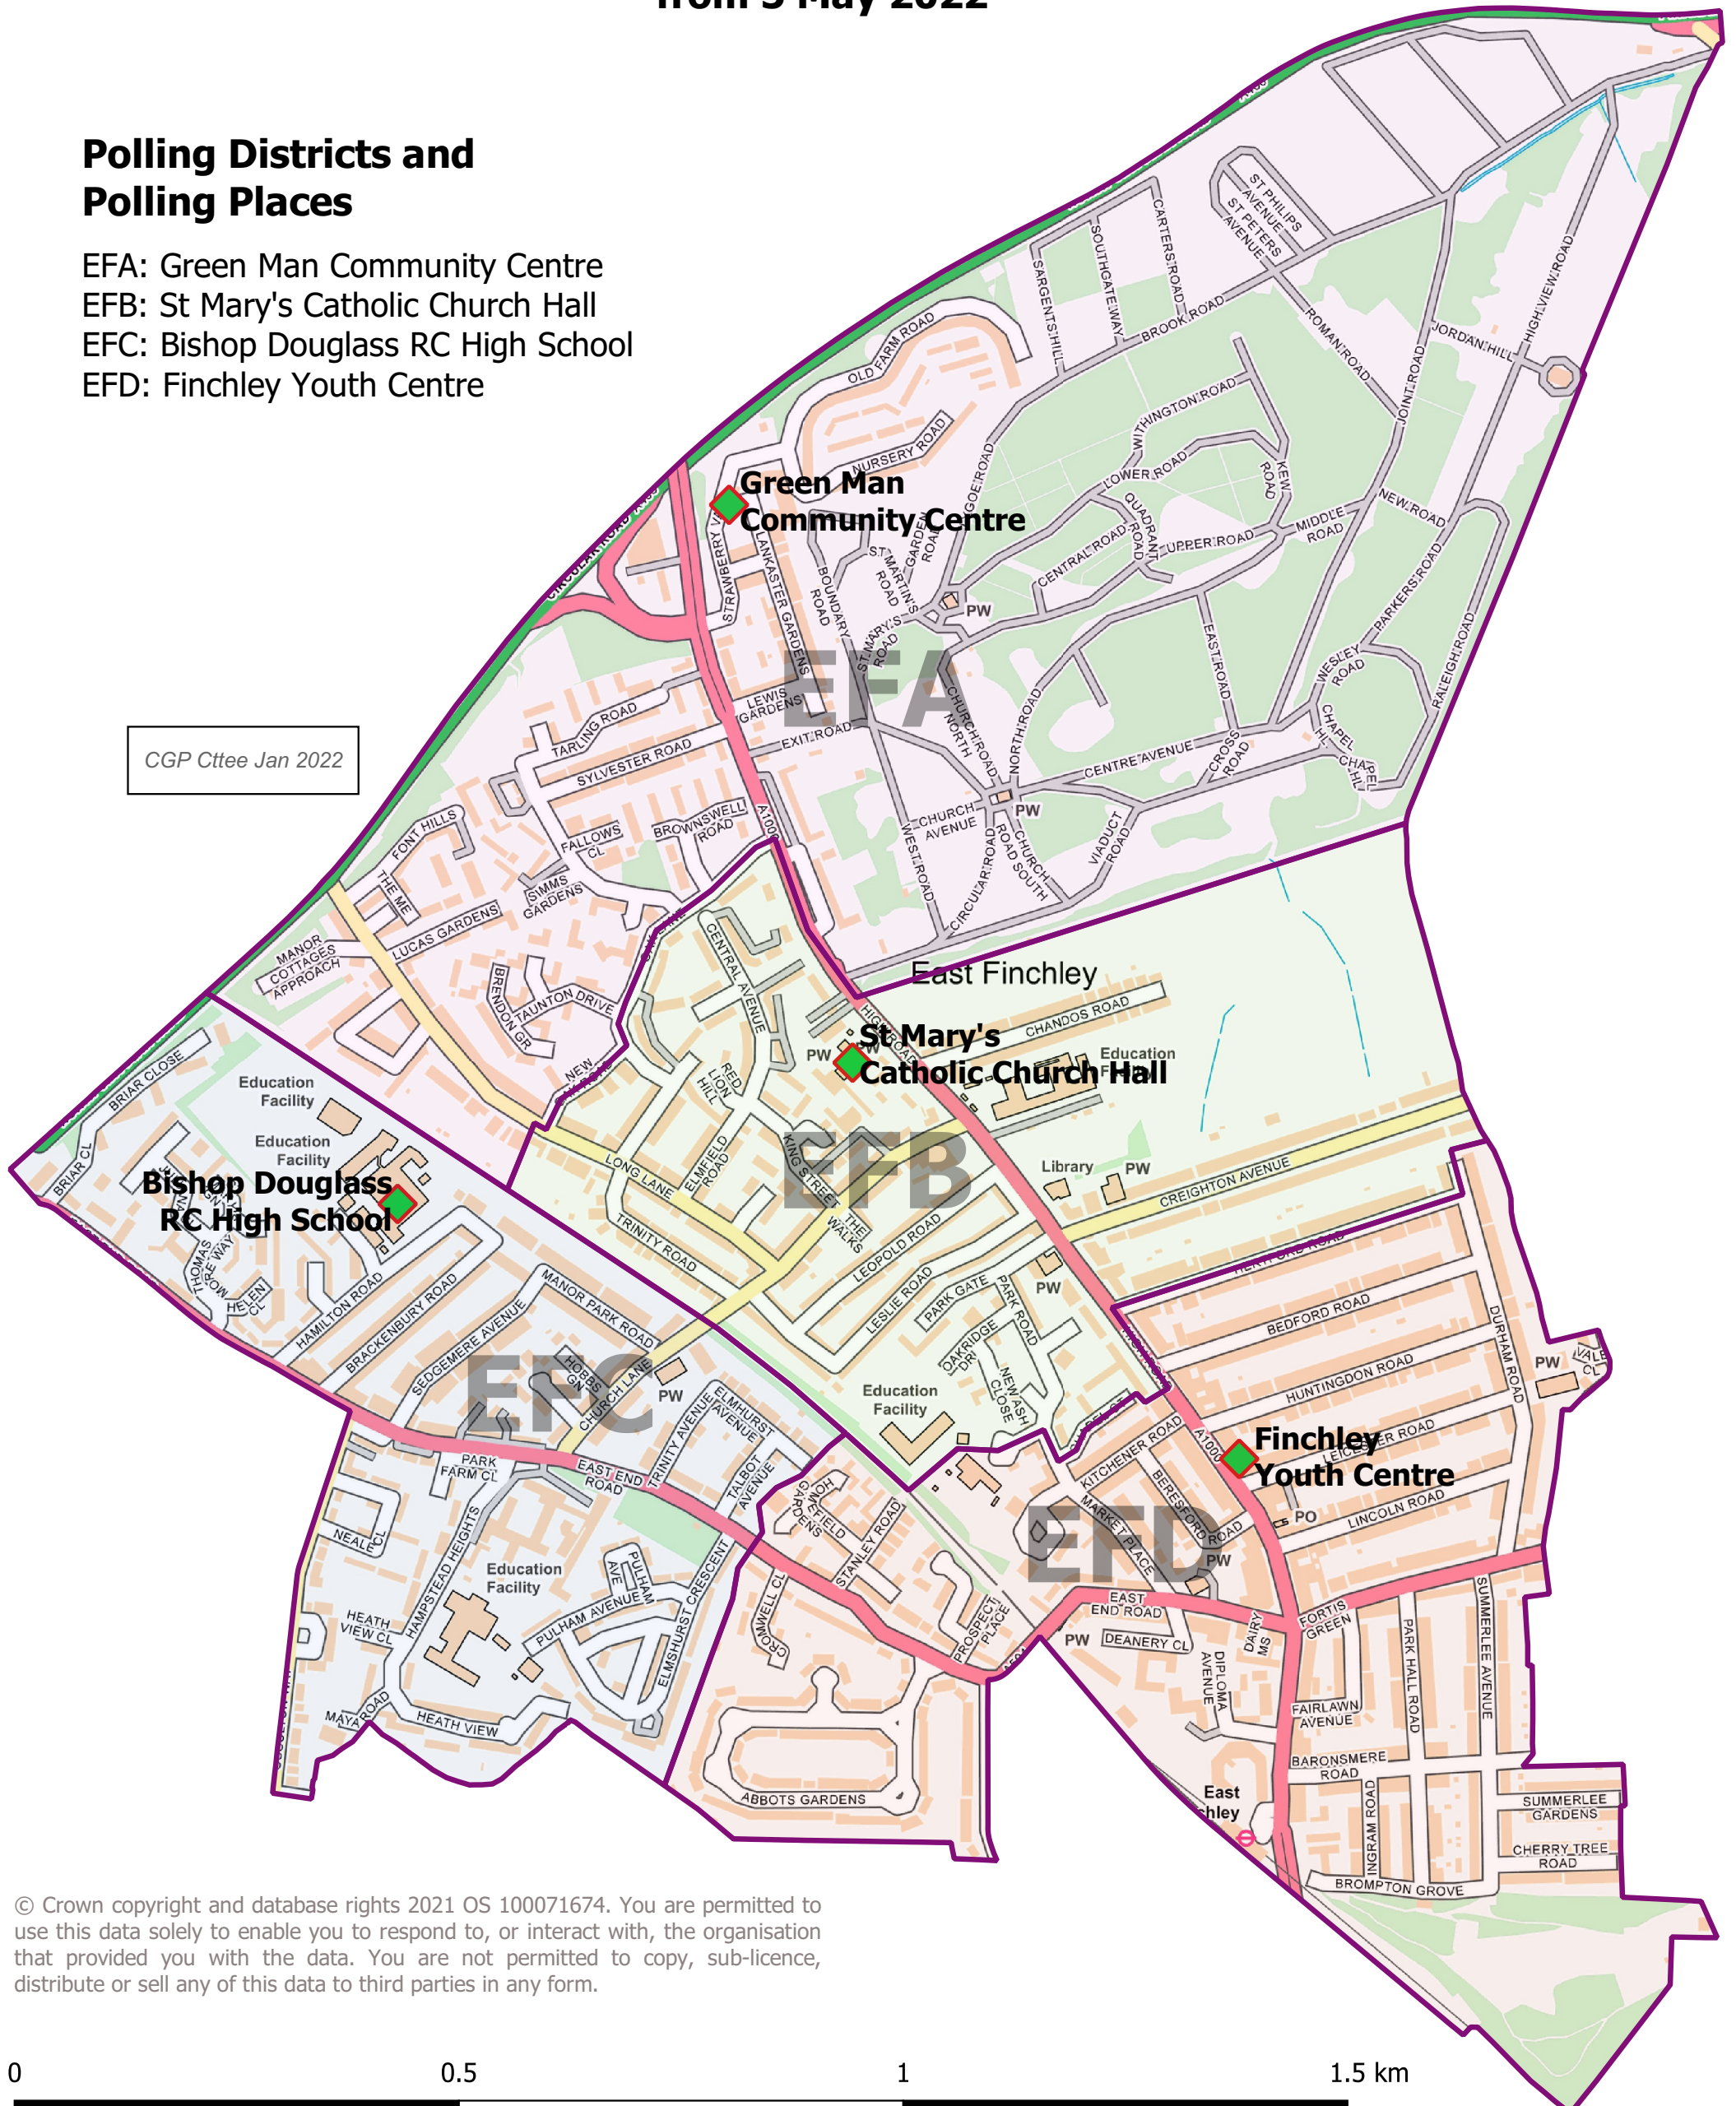

# London Borough of Barnet

## East Finchley Ward

from 5 May 2022

### Polling Districts and Polling Places

- EFA: Green Man Community Centre
- EFB: St Mary's Catholic Church Hall
- EFC: Bishop Douglass RC High School
- EFD: Finchley Youth Centre

© Crown copyright and database rights 2021 OS 100071674. You are permitted to use this data solely to enable you to respond to, or interact with, the organisation that provided you with the data. You are not permitted to copy, sub-licence, distribute or sell any of this data to third parties in any form.