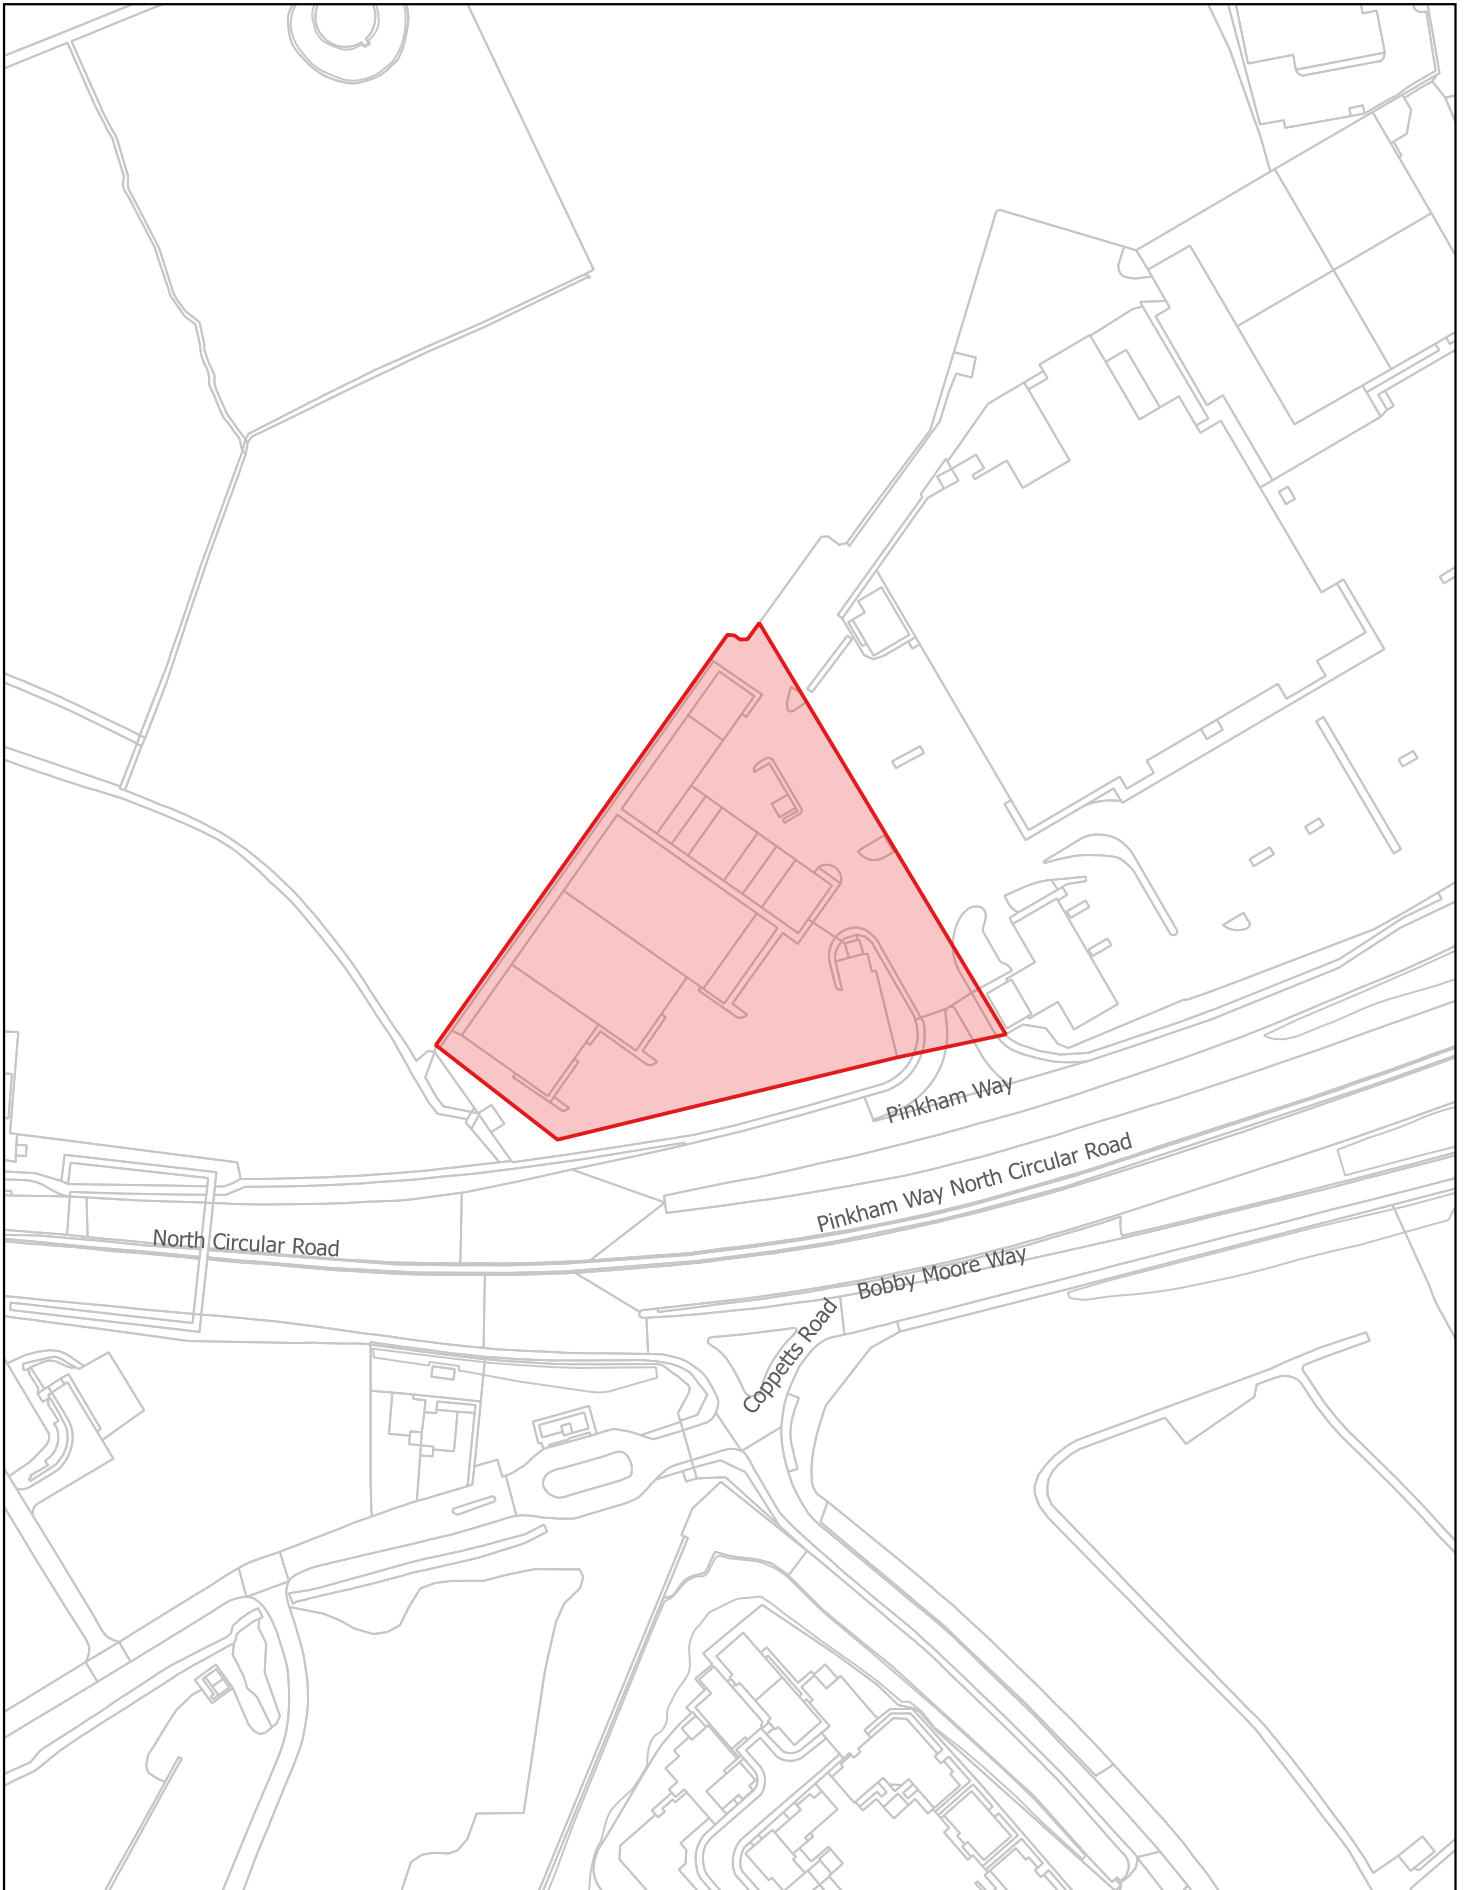

Coppetts Centre, Colney Hatch Lane

Map 16

Coppetts Centre, Colney Hatch Lane
B1a, B1c & B8 to residential Article 4 Direction

London Borough of Barnet