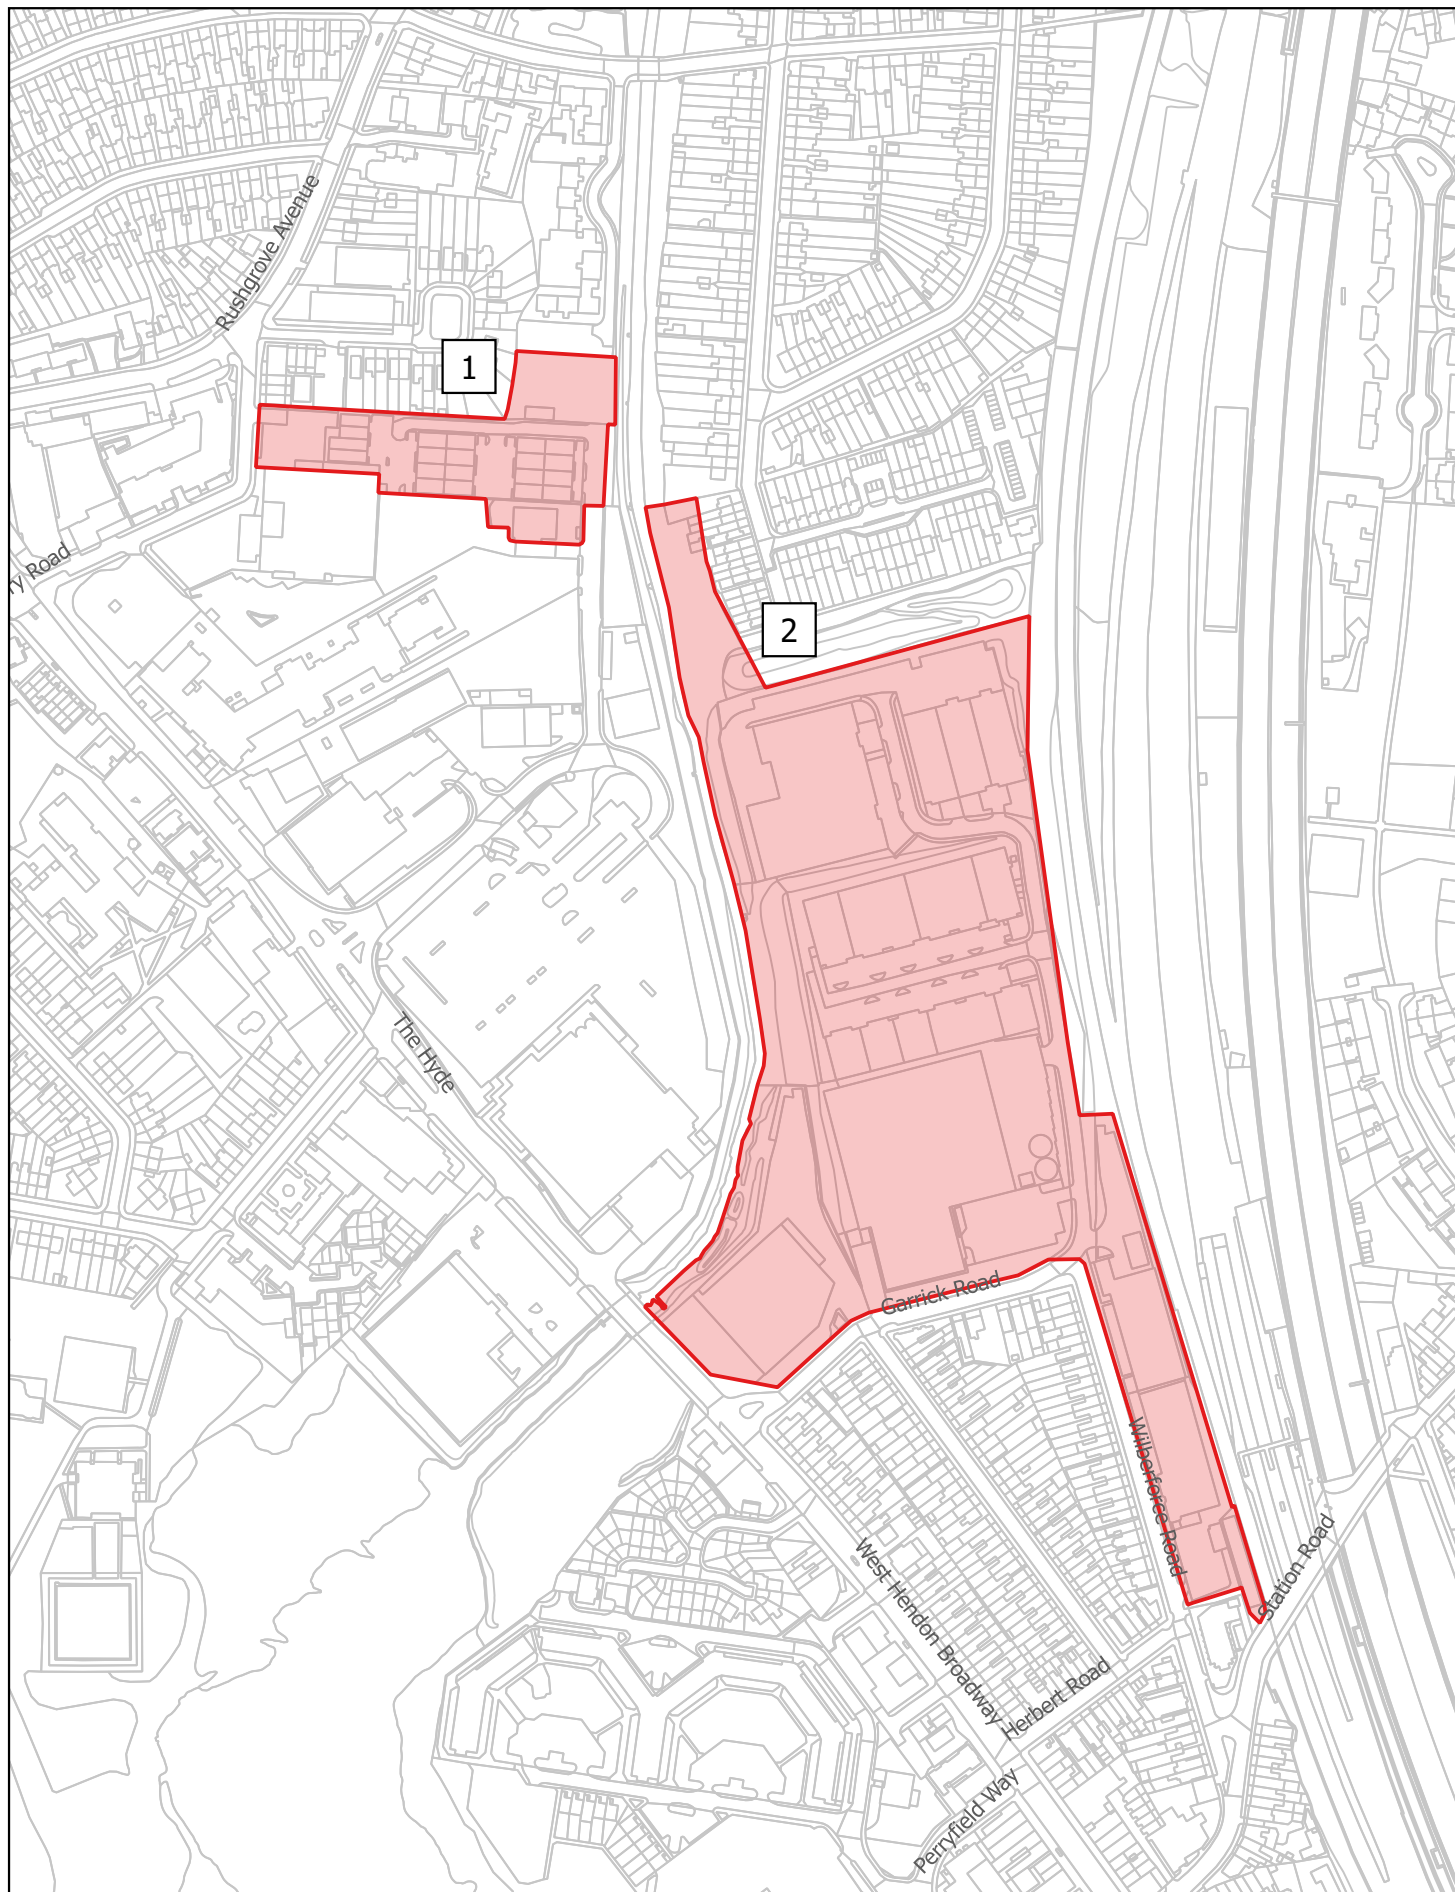

Brent Street Town Centre

Map 1

Brent Street Town Centre
B1a & B1c to Residential Article 4 Direction

London Borough of Barnet

Chipping Barnet Town Centre & Other Sites

Map 2

- 1 - Falkland Road - B1a, B1c & B8 Article 4 Direction
- 2 - Chipping Barnet Town Centre - B1a & B1c Article 4 Direction
- 3 - Hadley Manor Trading Estate - B1a & B1c Article 4 Direction

Map 14

Colindale Technology Park
B1a & B1c to Residential Article 4 Direction

Brunswick Industrial Park - Locally Significant Industrial Site

Map 15

Brunswick Industrial Park
B1a, B1c & B8 to Residential Article 4 Direction

Map 17

1 - Connaught Business Centre - B1a, B1c & B8 to Residential Article 4 Direction

2 - Garrick Industrial Centre - B1a, B1c & B8 to Residential Article 4 Direction London Borough of Barnet

Propeller Way & 100 (30-120) Colindeep Lane

London Borough of Barnet

508 Edgware Road

Map 20

508 Edgware Road
B1a to Residential Article 4 Direction

Squires Lane - Locally Significant Industrial Site

Map 21

Squires Lane
B1a & B1c to Residential Article 4 Direction